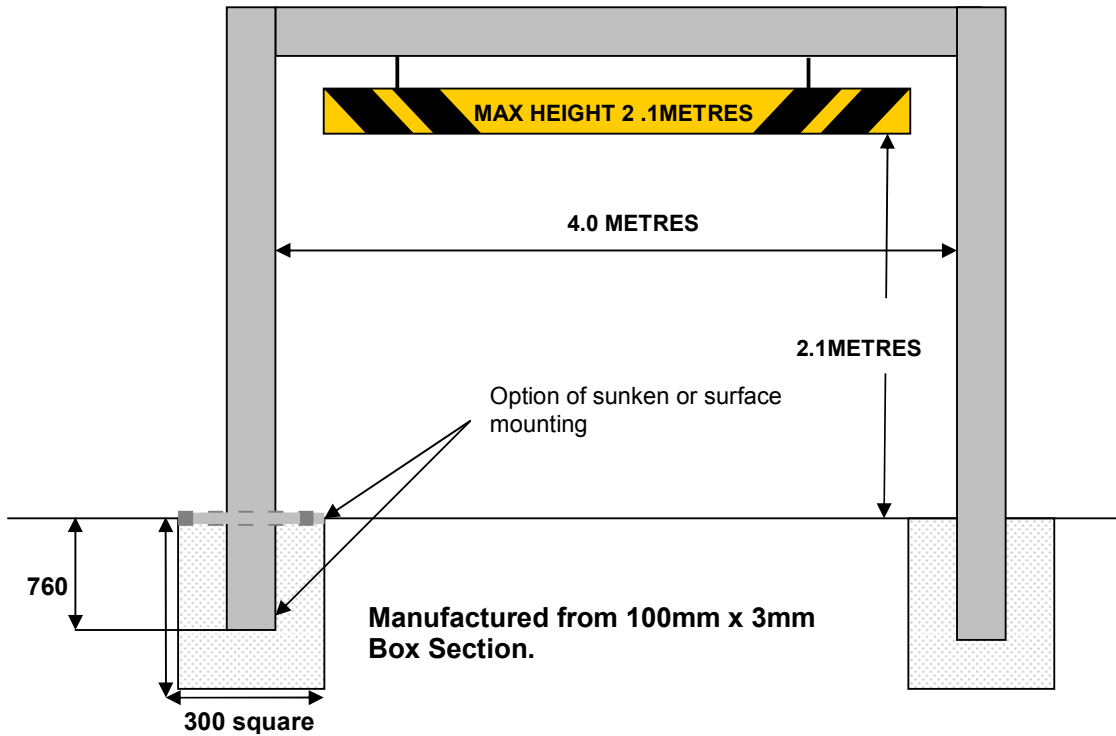

7255 - 7259 FIXED HEIGHT RESTRICTION BARRIERS

BASE PLATE FOR SURFACE MOUNTING 300 x 230 x 10mm.

Description	Type/Ref
3m wide barrier	7255
4m wide barrier	7256
5m wide barrier	7257
6m wide barrier	7258
7m wide barrier	7259
Powder coated finish	7260
Galvanised finish	7261
Sunken option	7262
Surface mounted option	7263
Nudge Bar	7264