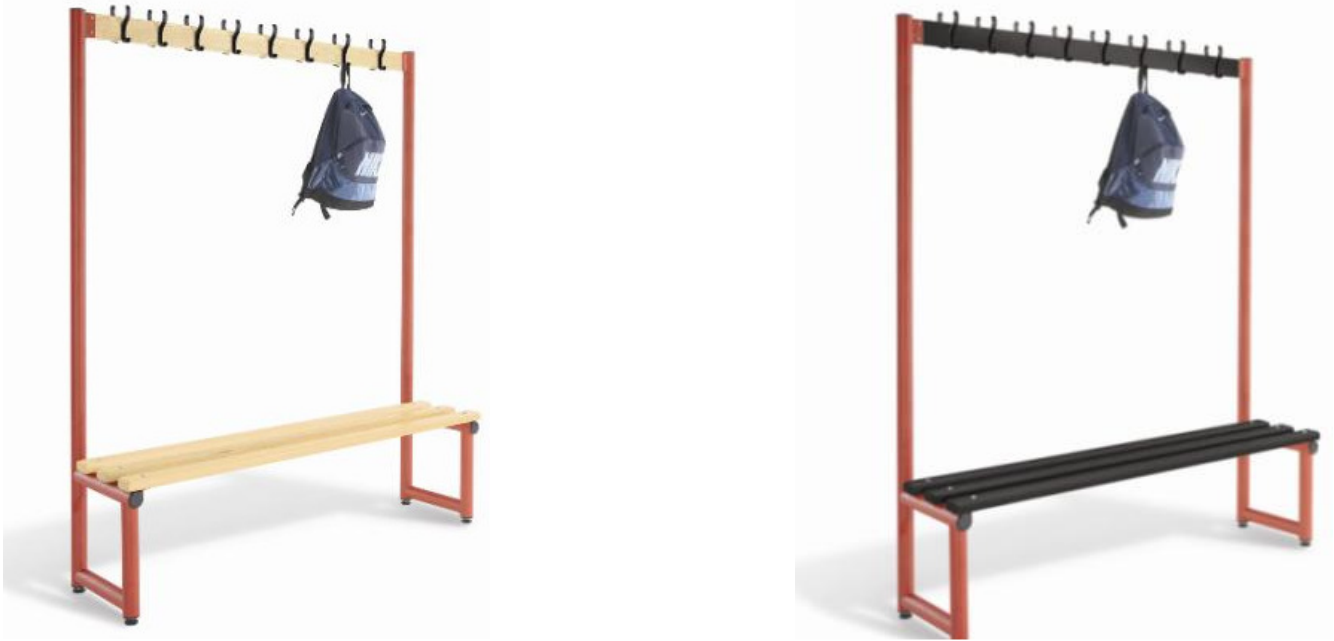

Single Sided Cloakroom Units

- Cloakroom units in solid timber or hygienic polymer slats with single sided benches
- Hooks are constructed from virtually unbreakable plastic. They have an antimicrobial finish which is 99.9% effect against MRSA, E-Coli and bacteria
- Choice of frame colour in black, blue, green, red, silver, smoky white or yellow
- Robust frames are constructed from 50mm dia thick wall tubing
- Supplied with adjustable feet and floor fixing bolts for ease of installation
- Supplied KD

SINGLE SIDED CLOAKROOM UNITS

Slats	Solid Timber			Hygienic Polymer		
Hooks	5	8	10	5	8	10
Overall length	1000mm	1500mm	2000mm	1000mm	1500mm	2000mm
Seat depth	350mm			350mm		
Seat height	475mm			475mm		
Type	4048w	4049w	4050w	4051w	4052w	4053w

MODULAR SHOE BASKETS FOR UNDER BENCH STORAGE

Description	Type A – 2 compartments per basket			Type B – single compartment		
To fit bench length	1000mm	1500mm	2000mm	1000mm	1500mm	2000mm
Basket height	325mm			325mm		
Baskets supplied	2	3	4	2	3	4
Type	4027w	4028w	4029w	8268w	8269w	8270w